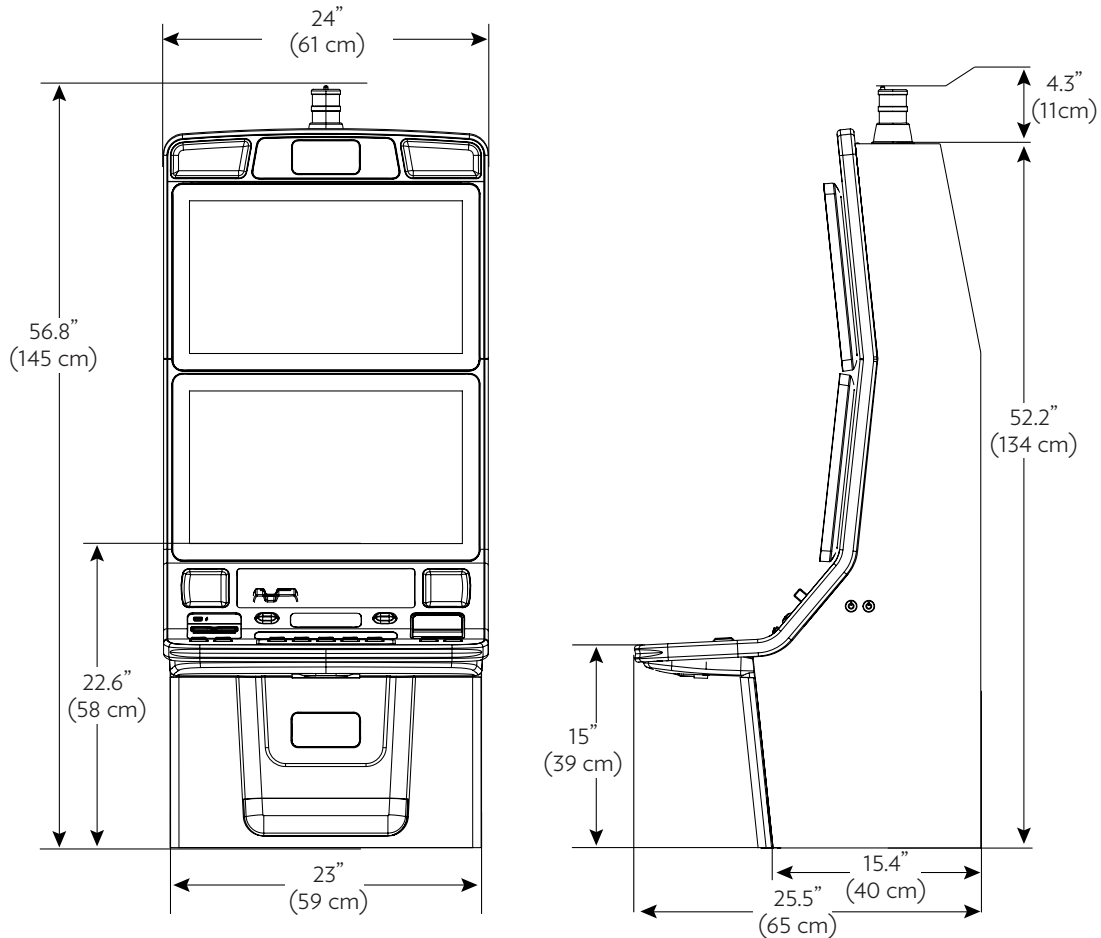

Intelligent Cabinet Design

- **Improved Serviceability & Durability**

- Improved access to commonly serviced components
- Vertically opening main door provides access to bill validator head and printer
- Swinging lower door for cash box access
- Externally accessible air filters
- Decreased installation time
- Integrated grip on top and sides of machine to assist with moving

- **More Ergonomic**

- Display position caters to a wide range of player heights and body types
- Screen sizing optimized to keep game content within player's field of vision

- **Built-in External USB Charging Port**

- Players can charge their phones or other USB-powered devices at the machine for extended, uninterrupted play sessions

IGT Cobalt™ 23 Gaming Machine

Weight without topper - 254 lbs. (115.2 kg)

Projected footprint - 4.8 ft² (0.45 m²)

Visit igt.com/cabinets to learn more